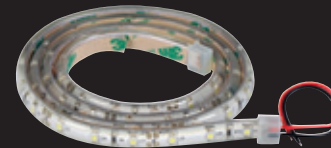

LANTERNS

▲ LTN60

▲ LTN42

▲ LTNSOLAR

▲ LTN24 - GREEN

▲ LTN24 - RED

▲ LTNR24LED

- LTN60 60 LED rechargeable lantern
- LTN42 42 LED rechargeable lantern
- LTNSOLAR Solar rechargeable lantern/bug zapper
- LTN24/GREEN Battery operated 24 LED lantern
- LTN24/RED Battery operated 24 LED lantern
- LTNR24LED 24 LED compact rechargeable lantern

ACCESSORIES

▲ DOCK LINE

WATERPROOF BAGS ▲

▲ AIR HORN

▲ USB1

▲ LED STRIP LIGHT (12V DC)

- DOCK LINE Available in various sizes and lengths (black only)
- WATER PROOF BAGS Roll and lock feature
- AIR HORN Plunger operated air horn + accessory pack
- USB1 12 volt auto/marine USB charger 1 Amp output
- LED STRIP Available in 1m/5m. Colours: warm white, cool white, red or blue. Choose from 180 or 580 lumens

*the smarter choice
in LED lighting*

- Worklights • Torches
- Head Lamps • Lanterns • Strip Lighting

TORCHES

- HHCREE** 3 Watt CREE zoom torch.
Available in 5 colours
- HHXMCREE** ... High powered CREE LED zoom torch
1000 lumens
- HH9LED** 9 LED pocket torch.
Available in 4 colours
- HHWFA** 3 LED floating waterproof torch
- HHWFC** 5 LED floating waterproof torch
- HHWF TWIN** ... 3 LED + 5 LED Floating Torch
Twin Pack
- CAR TORCH** ... Rechargeable 12 volt mini car torch
- DPT3LED** Dynamo pocket torch 3 LED
- PEN LIGHT** ... 6 LED pocket pen light
- WL33LED** 28 LED work light + 5 LED torch
with magnetic stand