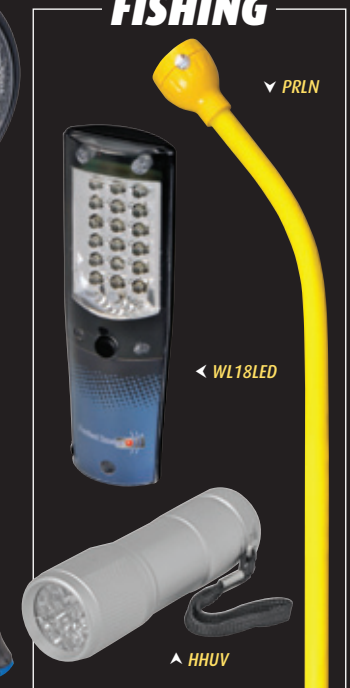

ACCESSORIES

▲ DOCK LINE

WATERPROOF BAGS ▲

▲ AIR HORN

▲ USB1

▲ LED STRIP LIGHT (12V DC)

- DOCK LINE Available in various sizes and lengths (black only)
- WATER PROOF BAGS Roll and lock feature
- AIR HORN Plunger operated air horn + accessory pack
- USB1 12 volt auto/marine USB charger 1 Amp output
- LED STRIP Available in 1m/5m. Colours: warm white, cool white, red or blue. Choose from 180 or 580 lumens

TORCHES

SPOTLIGHTS / FLOODLIGHTS

- HHSPT75W** ... 12 volt / 75 Watt spotlight
- FLDS15W** Marine 15 Watt slim line flood
light. Available in black and white
- HHSPT3W** 3 Watt rechargeable spot light
with dynamo function
- SPT15W** Marine/automotive 15 watt
spotlight, flood version available
- FLD18W** Marine/automotive 18 watt
floodlight, spot version available

SPOTLIGHTS / FLOODLIGHTS

WORKLIGHTS

- WLJ27LED** 27 LED battery operated work light
- WL39LED** 15 LED work light + 24 LED red
flashing emergency light
- WL28LED** 24 LED work light + 4 LED torch
battery operated
- WLS28LED** ... 28 LED battery operated work light
with stand
- WL TWIN** WL28LED + WLS28LED twin pack

WORKLIGHTS

FISHING

- WL18LED** 18 LED rechargeable work light
- PRLN** 3 Watt prawn/flounder Light
- PRLNC** 3 Watt "CREE" prawn/flounder Light
- HHUV** 9 LED UV squid rejuvenator

FISHING

HEADLAMPS

- HDZ3W** 3 Watt "CREE" head lamp
with zoom function
- HD1WATT** 1 Watt LED head lamp
- HD2+1** 3 LED head lamp - 2 super bright
white LED + 1 red LED
- HD3LED** 3 LED head lamp. Three modes
- 1LED, 3LED & 3 LED flashing