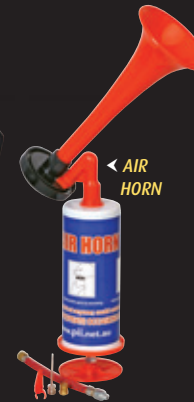

LANTERNS

▲ LTN60

▲ LTN42

▲ LTNSOLAR

▲ LTN24 - GREEN

▲ LTN24 - RED

▲ LTNR24LED

- LTN60 60 LED rechargeable lantern
- LTN42 42 LED rechargeable lantern
- LTNSOLAR Solar rechargeable lantern/bug zapper
- LTN24/GREEN Battery operated 24 LED lantern
- LTN24/RED Battery operated 24 LED lantern
- LTNR24LED 24 LED compact rechargeable lantern

ACCESSORIES

▲ DOCK LINE

WATERPROOF BAGS ▲

▲ AIR HORN

▲ USB1

▲ LED STRIP LIGHT (12V DC)

- DOCK LINE Available in various sizes and lengths (black only)
- WATER PROOF BAGS Roll and lock feature
- AIR HORN Plunger operated air horn + accessory pack
- USB1 12 volt auto/marine USB charger 1 Amp output
- LED STRIP Available in 1m/5m. Colours: warm white, cool white, red or blue. Choose from 180 or 580 lumens

*the smarter choice
in LED lighting*

- Worklights • Torches
- Head Lamps • Lanterns • Strip Lighting

TORCHES

- HHCREE** 3 Watt CREE zoom torch.
Available in 5 colours
- HHXMCREE** ... High powered CREE LED zoom torch
1000 lumens
- HH9LED** 9 LED pocket torch.
Available in 4 colours
- HHWFA** 3 LED floating waterproof torch
- HHWFC** 5 LED floating waterproof torch
- HHWF TWIN** ... 3 LED + 5 LED Floating Torch
Twin Pack
- CAR TORCH** ... Rechargeable 12 volt mini car torch
- DPT3LED** Dynamo pocket torch 3 LED
- PEN LIGHT** ... 6 LED pocket pen light
- WL33LED** 28 LED work light + 5 LED torch
with magnetic stand

TORCHES

SPOTLIGHTS / FLOODLIGHTS

- HHSPT75W** ... 12 volt / 75 Watt spotlight
- FLDS15W** Marine 15 Watt slim line flood
light. Available in black and white
- HHSPT3W** 3 Watt rechargeable spot light
with dynamo function
- SPT15W** Marine/automotive 15 watt
spotlight, flood version available
- FLD18W** Marine/automotive 18 watt
floodlight, spot version available